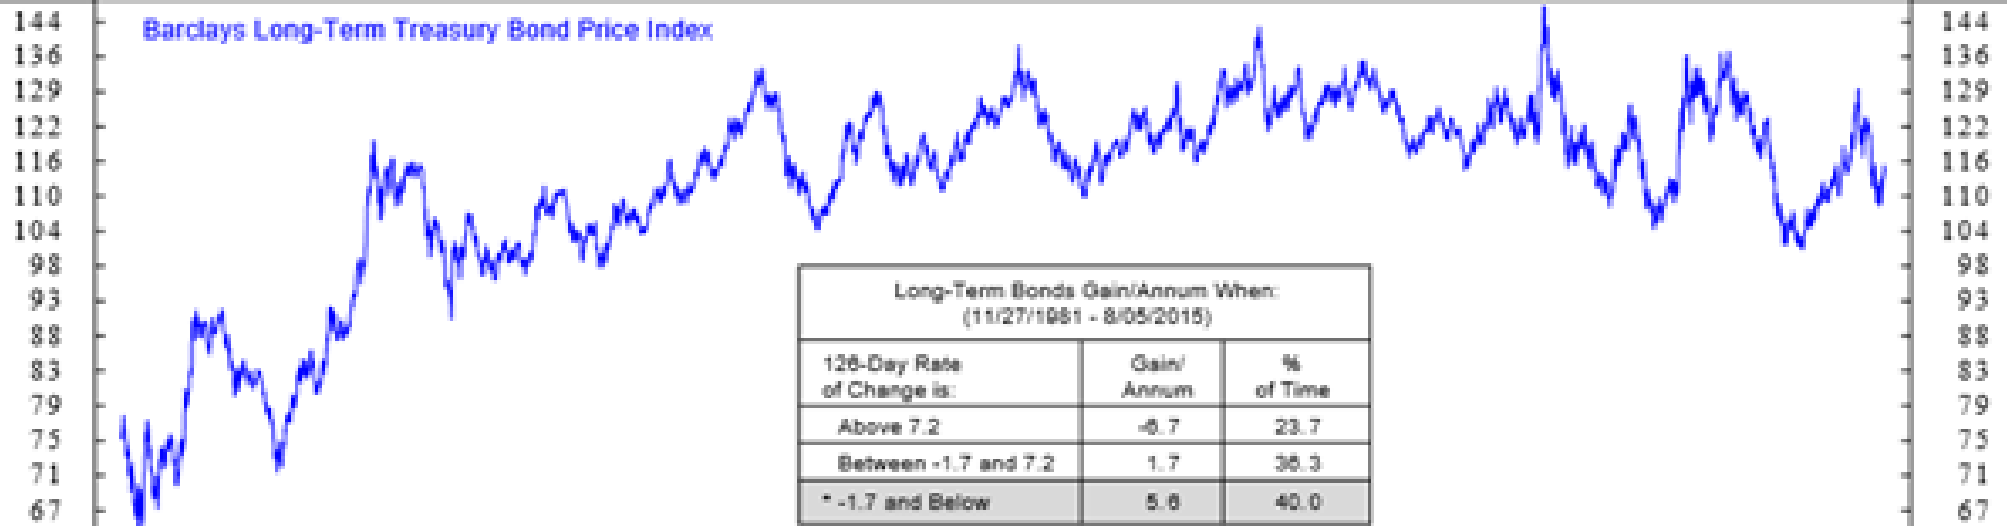

CRB Raw Industrials Spot Index

Daily Data 8/01/1981 - 8/05/2015 (Log Scale)

(B789)