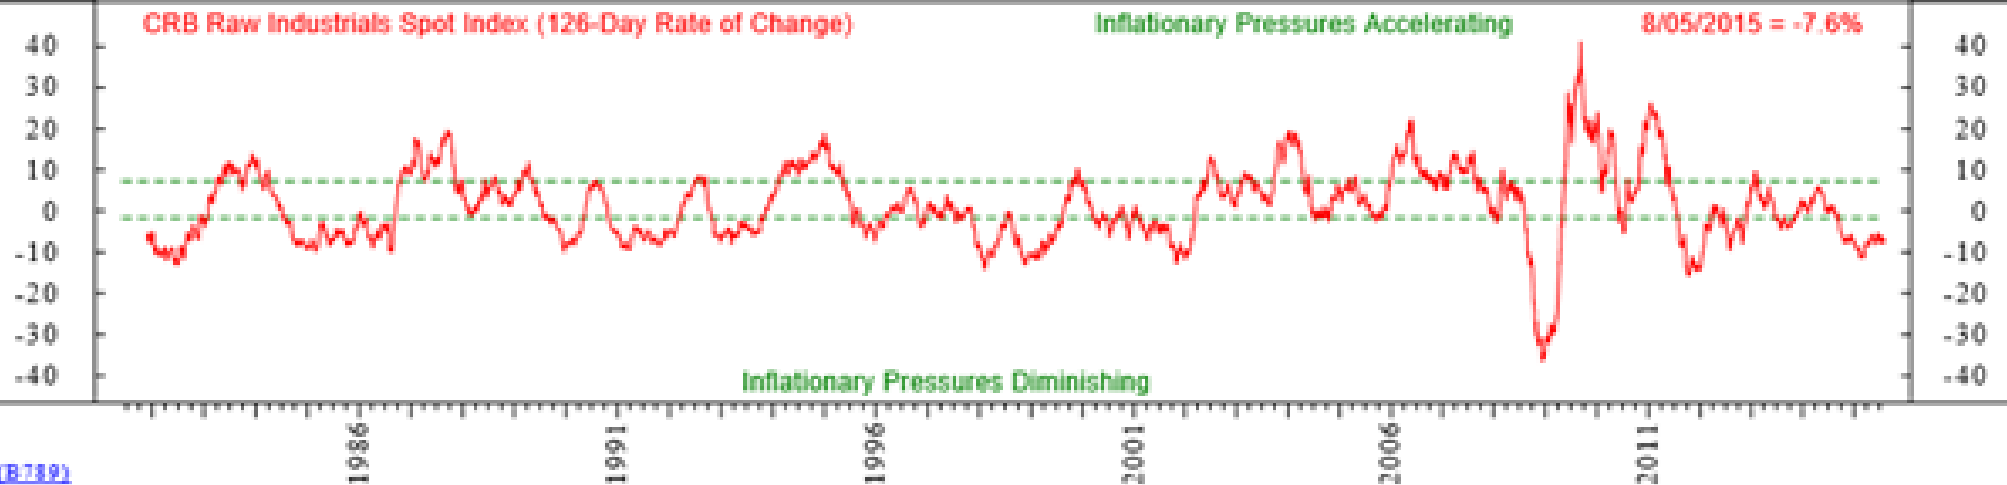

CRB Raw Industrials Spot Index

Daily Data 8/01/1981 - 8/05/2015 (Log Scale)

(B789)