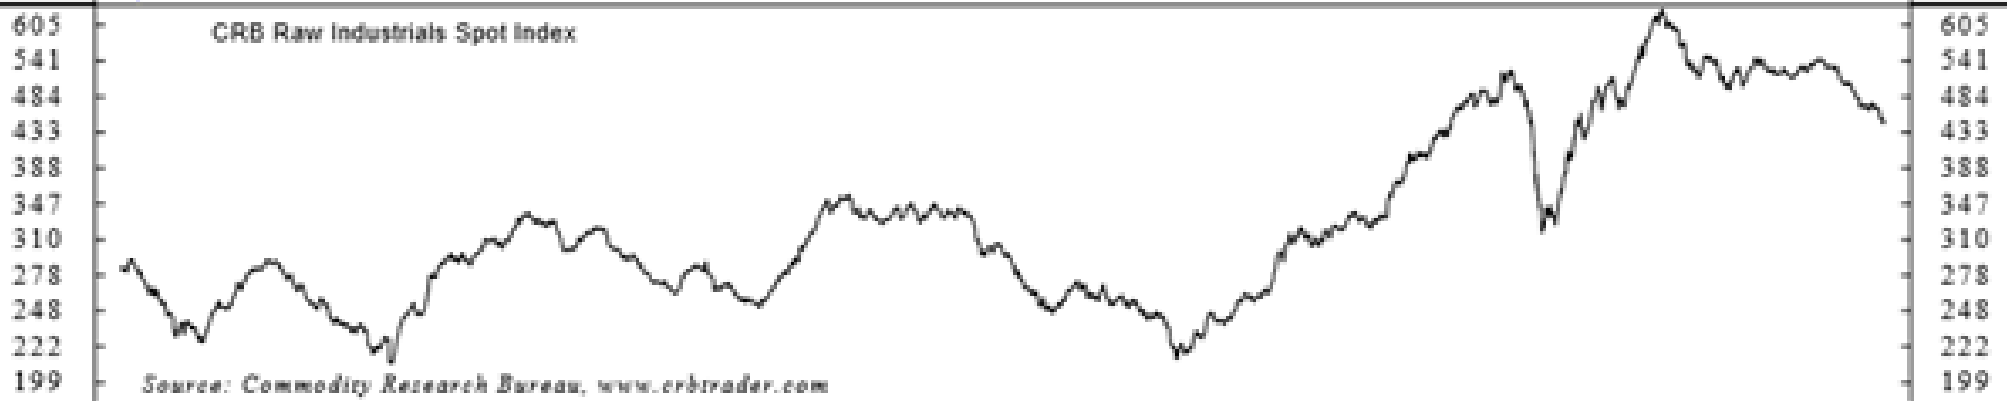

CRB Raw Industrials Spot Index

Daily Data 8/01/1981 - 8/05/2015 (Log Scale)

(B789)