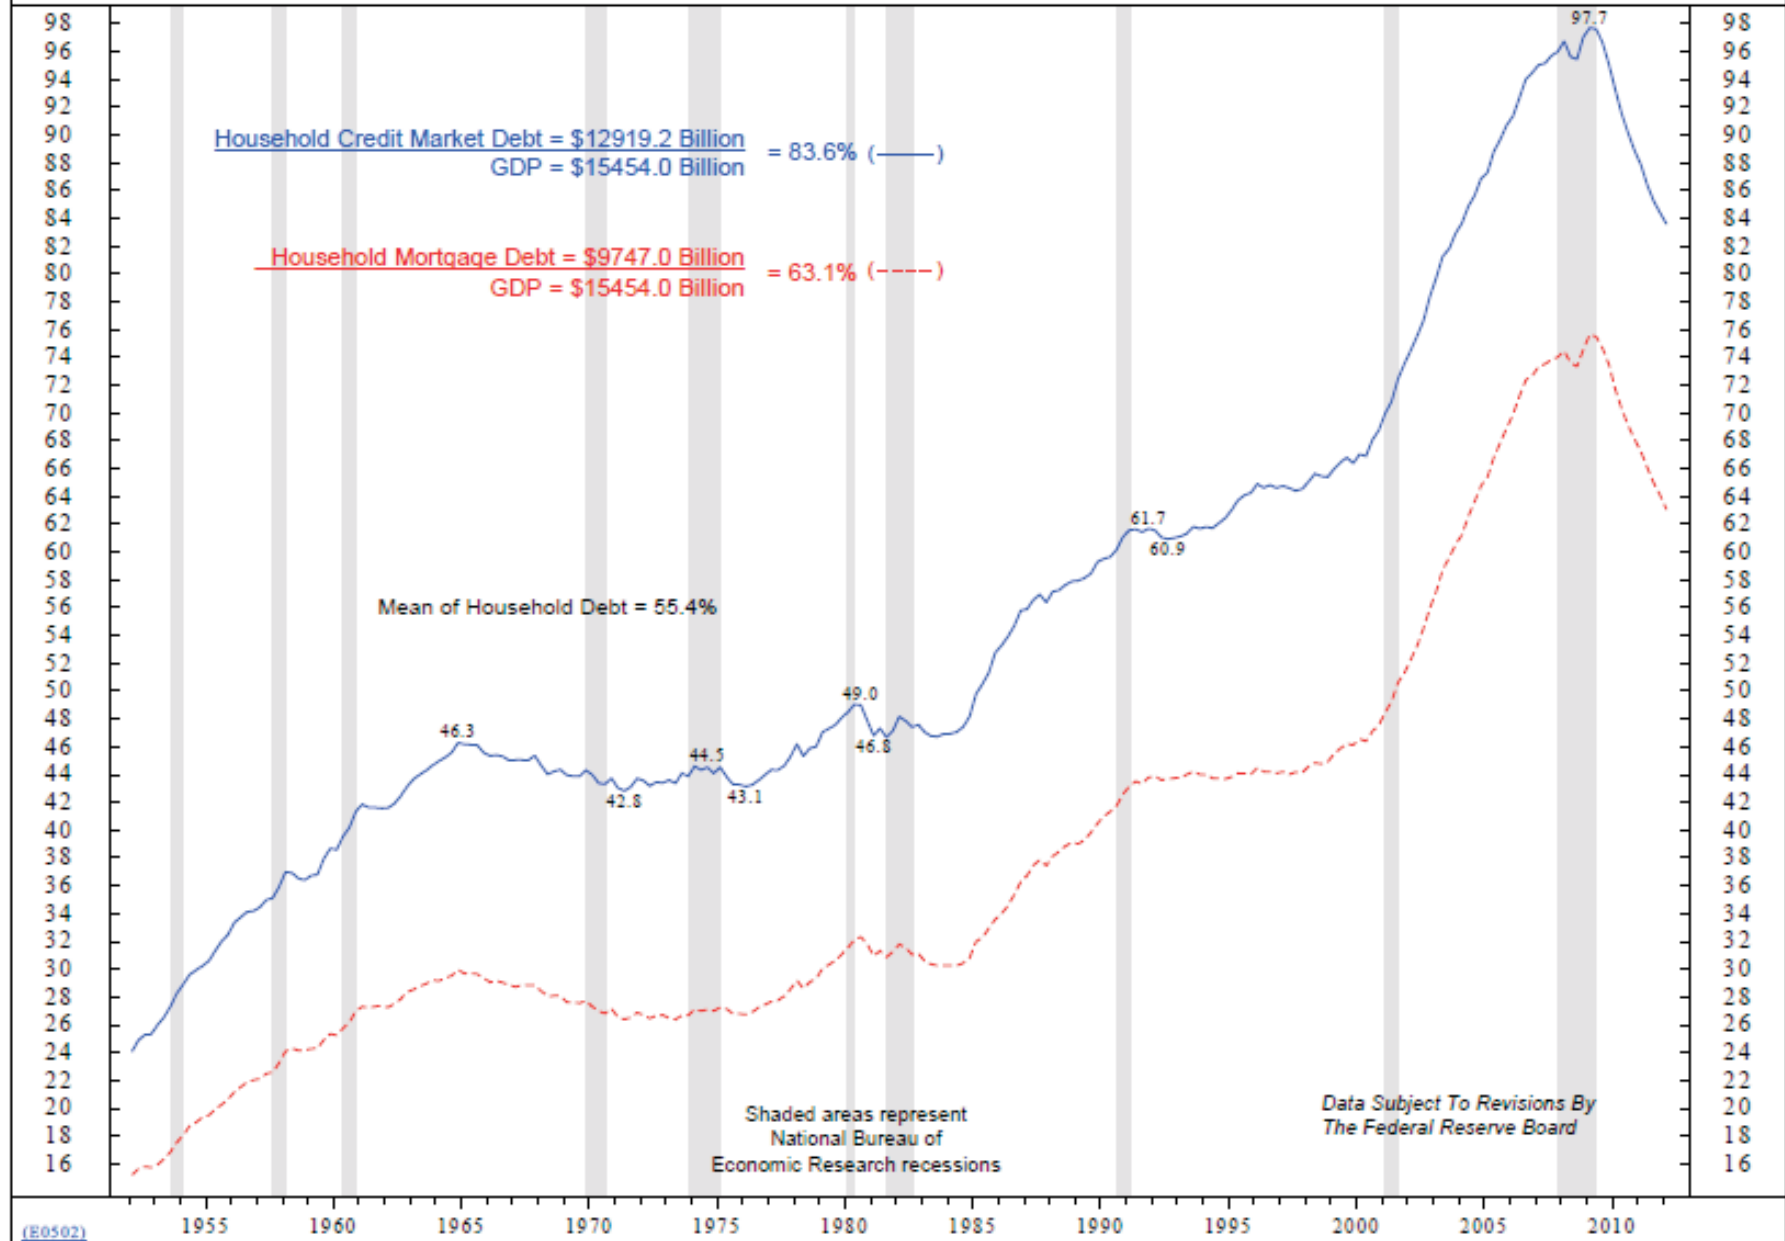

Household Debt as a % of GDP

Quarterly Data 3/31/1952 - 3/31/2012

Prepared Exclusively for Martin Weiner

(E0502)