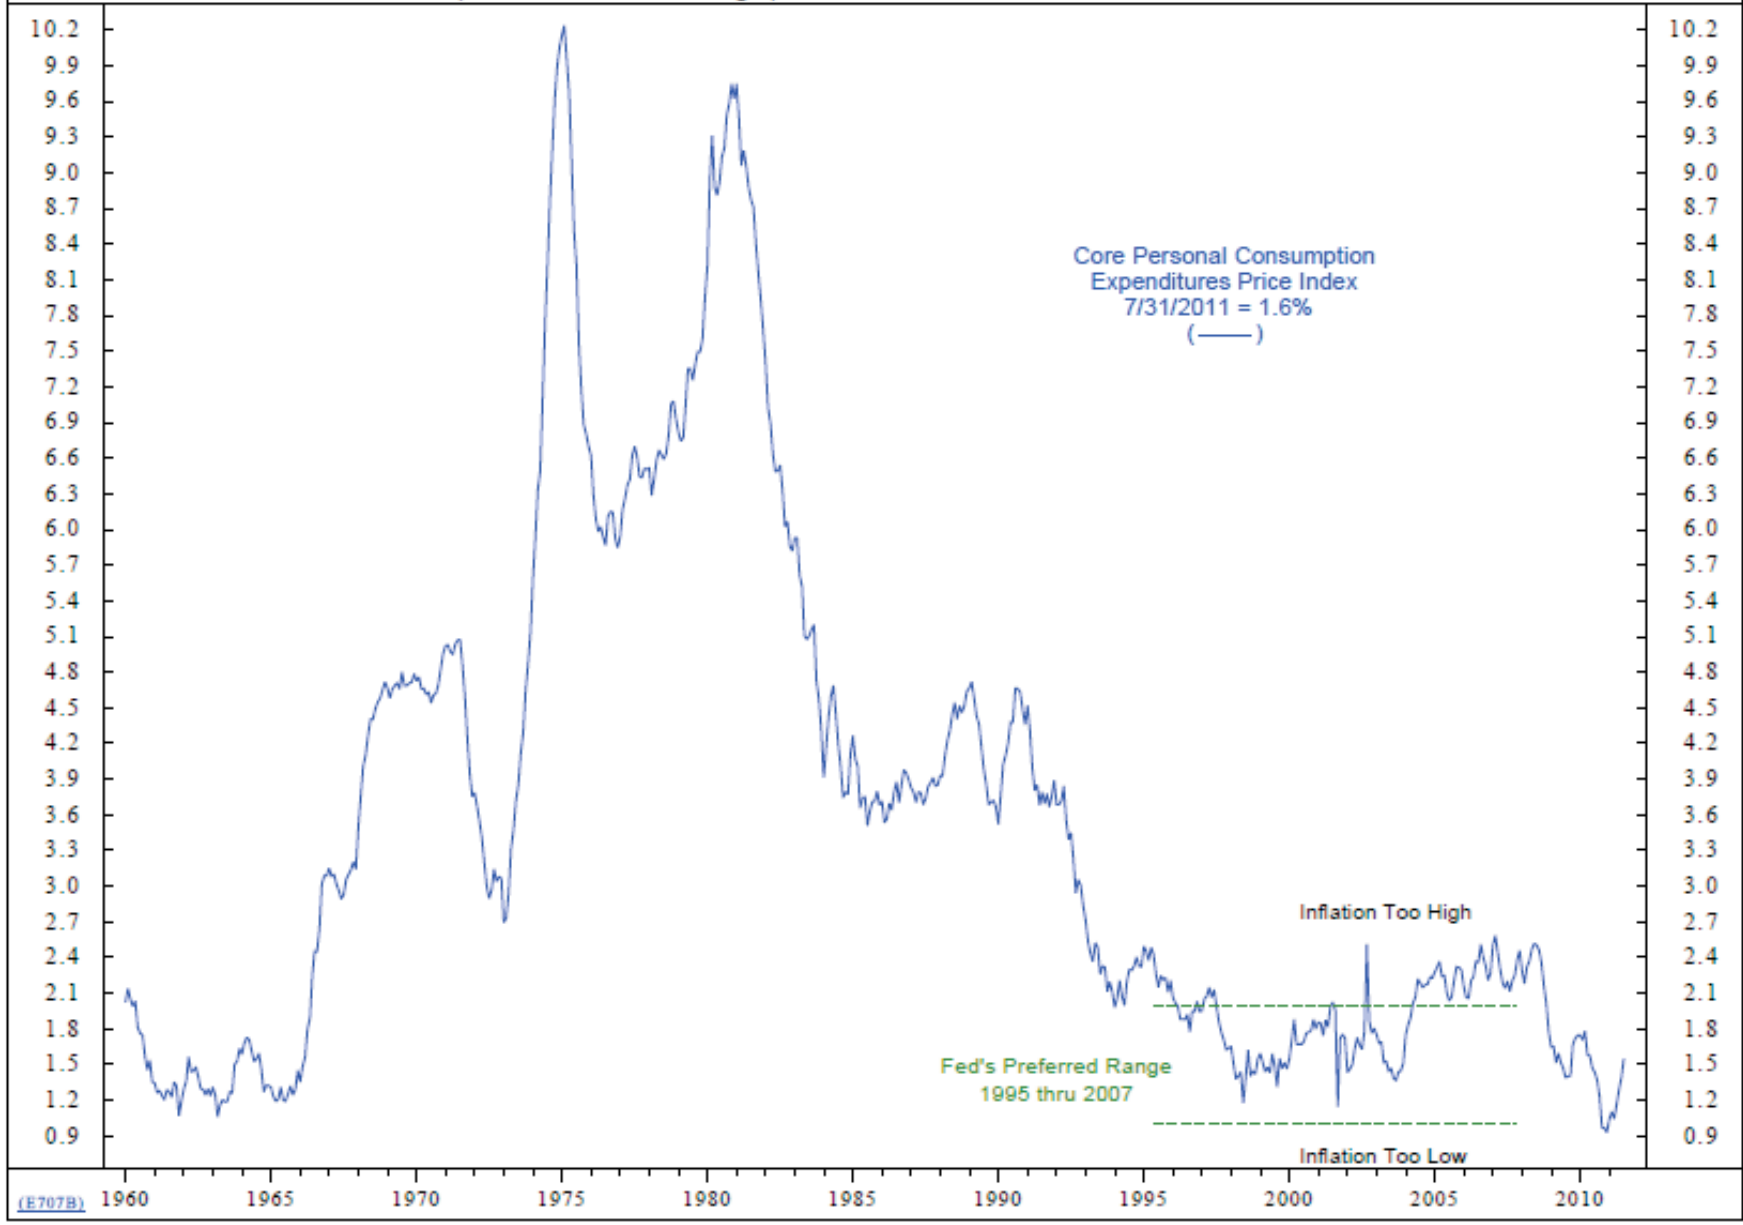

Core PCE Price Index (Year-to-Year Change)

Monthly Data 1/31/1960 - 7/31/2011

Prepared Exclusively for Charlie Minter

(E707B)