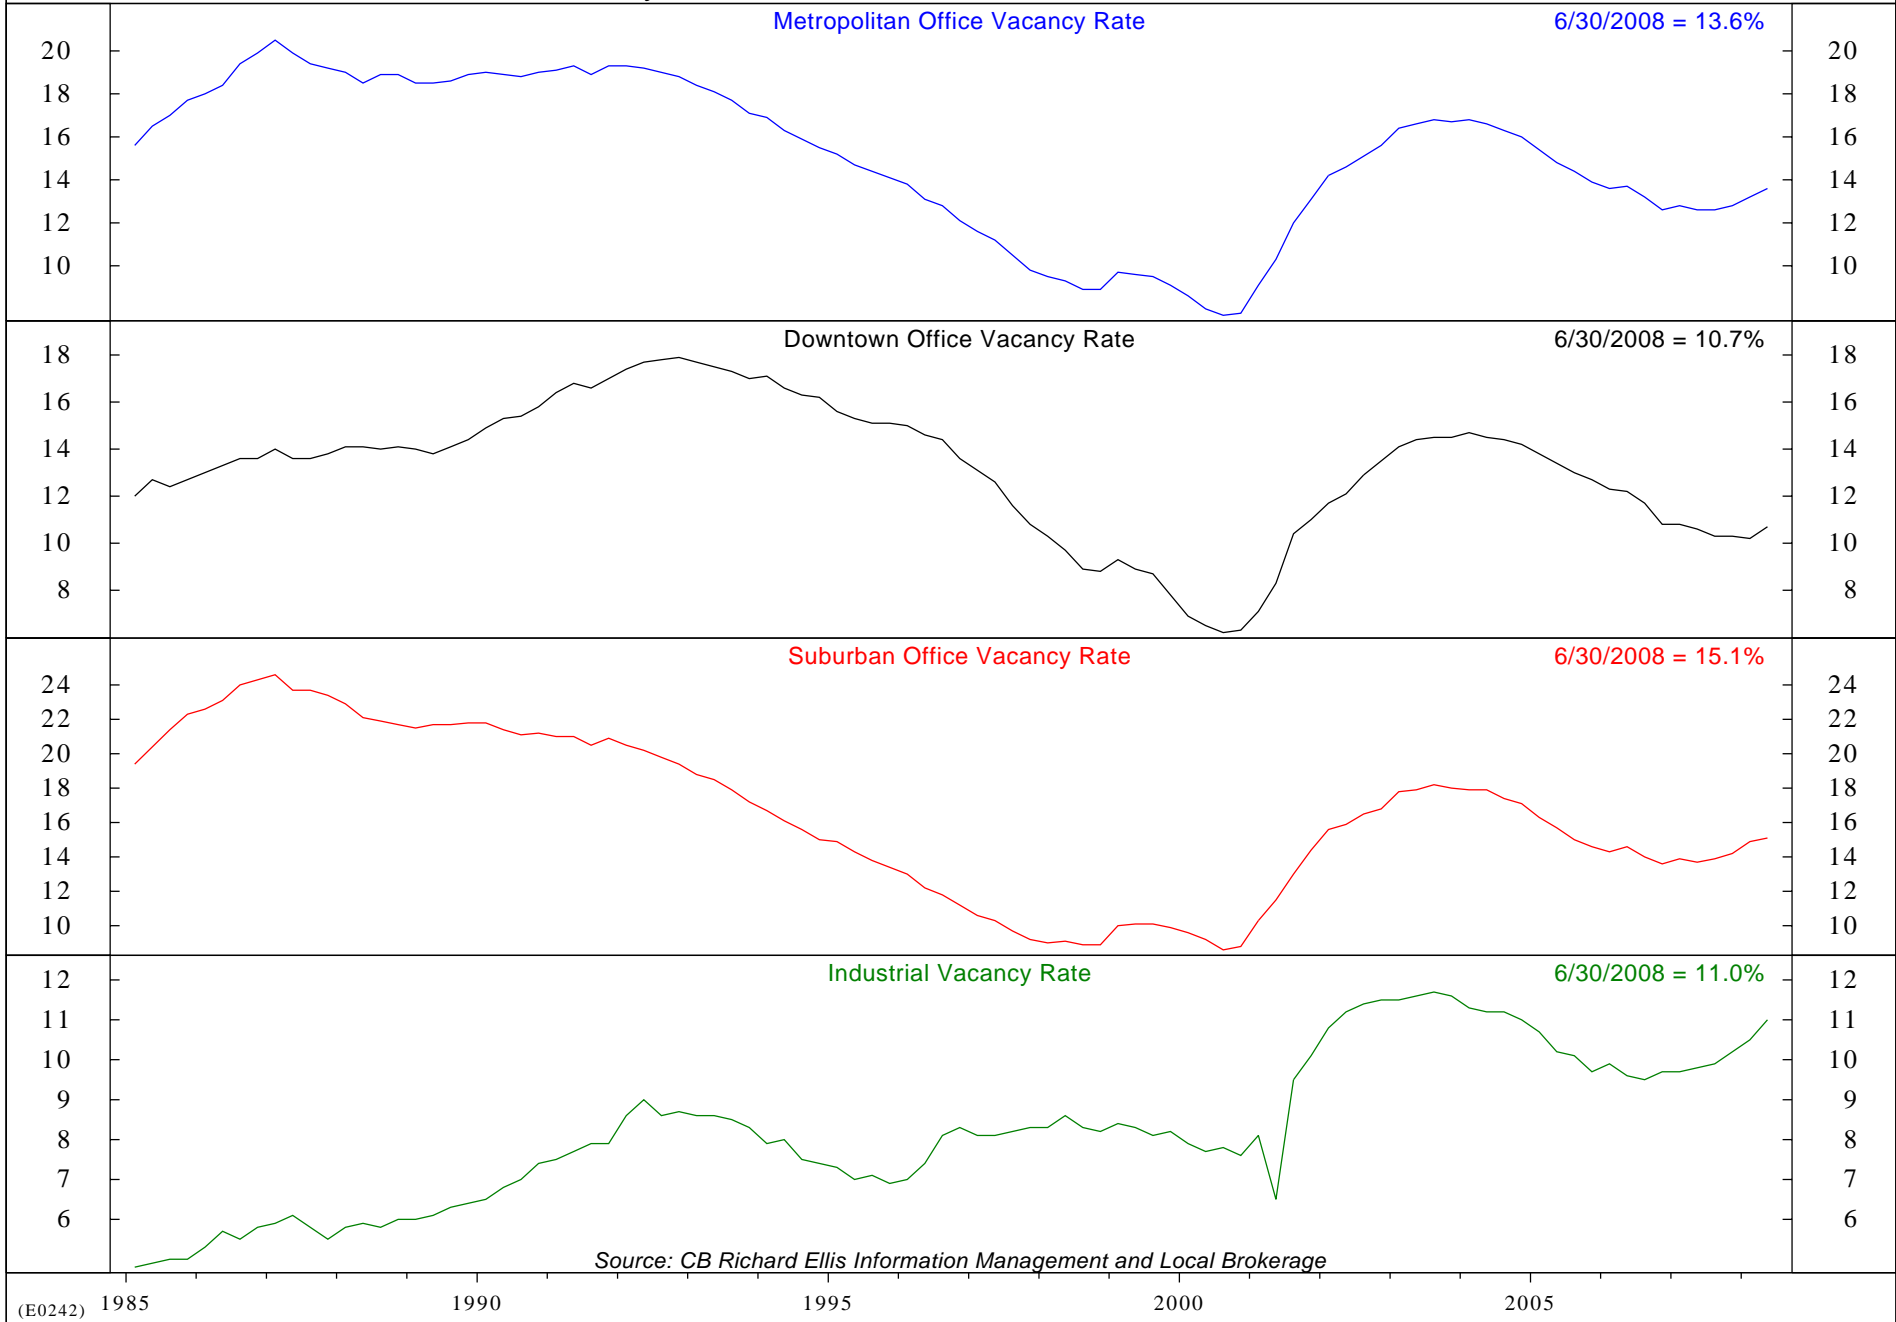

Commercial Real Estate Vacancy Rates

Quarterly Data 3/31/1985 - 6/30/2008

(E0242) 1985

1990

1995

2000

2005